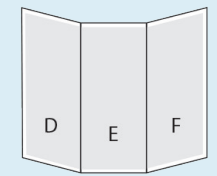

Panel A faces inward and is not visible to the addressee when the brochure is delivered. It is the first pane that addressee will see after opening the brochure.
Panel B, the address panel, is the back of the brochure and is visible to the addressee when the flyer is delivered.
Panel C is the cover of the brochure and faces outward when the brochure is delivered.

B

C

RETURN ADDRESS AREA

This is the outside edge of the final, printed mailpiece.

This 1/8" bleed area (pink) will be trimmed off all sides.

We recommend keeping text content 1/4" from the edge.

Want your image printed to the edge on all sides? Extend it at least 1/8" into the trim area.

.25"

.25"

.25"

.125"

.125"

.25"

.25"

Placeholder text... Replace this placeholder text with text of your own.

Placeholder text... Replace this placeholder text with text of your own.

Placeholder text...
Replace this placeholder text with text of your own.

Use this template
To produce the:
Brochure, self-mailer
Finished size: 11" x 8.5"
Artwork size: 11.25" x 8.75"
You may find it helpful to print a copy of this page before you delete these instructions.