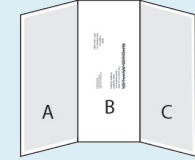

Placeholder text... Replace this placeholder text with text of your own.

Placeholder text...
Replace this placeholder text with text of your own.

Use this template
To produce the:
Brochure, self-mailer
Finished size: 11" x 8.5"
Artwork size: 11.25" x 8.75"
You may find it helpful to print a copy of this page before you delete these instructions.

Panel A faces inward and is not visible to the addressee when the brochure is delivered. It is the first pane that addressee will see after opening the brochure.
Panel B, the address panel, is the back of the brochure and is visible to the addressee when the flyer is delivered.
Panel C is the cover of the brochure and faces outward when the brochure is delivered.

8.5"

11"

3.56"

3.72"

Fold

Fold

3.72"

A

B

C

RETURN ADDRESS AREA

This is the outside edge of the final, printed mailpiece.

This 1/8" bleed area (pink) will be trimmed off all sides.

We recommend keeping text content 1/4" from the edge.

Want your image printed to the edge on all sides? Extend it at least 1/8" into the trim area.