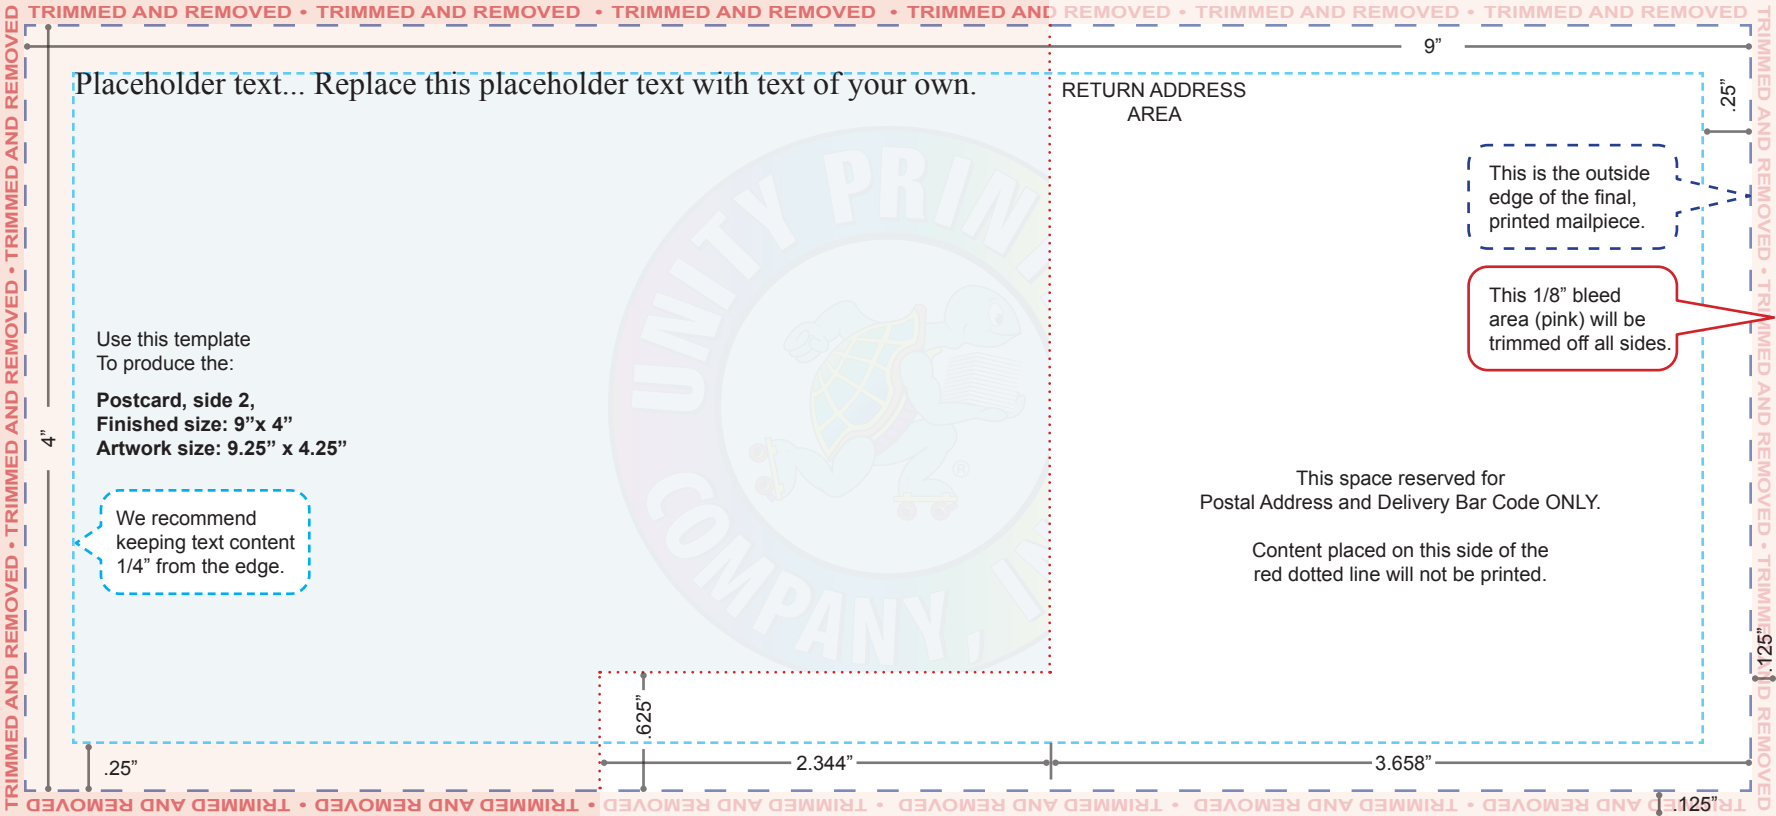

Placeholder text... Replace this placeholder text with text of your own.

Use this template
To produce the:

Postcard, side 1,
Finished size: 9"x 4"
Artwork size: 9.25" x 4.25"

This is the outside
edge of the final,
printed mailpiece.

This 1/8" bleed
area (pink) will be
trimmed off all sides.

We recommend
keeping text content
1/4" from the edge.

Want your image
printed to the edge
on all sides? Extend
it at least 1/8" into
the trim area.

This is the outside
edge of the final,
printed mailpiece.

This 1/8" bleed
area (pink) will be
trimmed off all sides.

This space reserved for
Postal Address and Delivery Bar Code ONLY.

Content placed on this side of the
red dotted line will not be printed.

4"

9"

.25"

.25"

.625"

2.344"

3.658"

1.125"